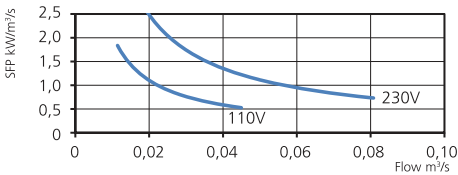

- Duct fan with circular connections.
- Proven performance and reliability.
- Compact with high capacity and efficiency.
- Low sound levels.
- Operational in both 50 and 60 Hz.
- Impeller with backward curved blades.
- The external rotor motor has maintenance-free sealed ball-bearings and is very energy efficient.
- For speed control a transformer or electronic speed controller can be connected.
- Integrated motor protection.
- Junction box has enclosure class IP 54.
- Fan housing is manufactured from galvanized sheet steel.
- The fan is intended to be installed in a duct system.
- A duct connected fan can be installed outside or in damp environments.
- Easy installation in any position.
- To comply with the ErP 2018 regulation, a local demand controller must be used.

PRESSURE/FLOW

POWER/FLOW

SFP

TECHNICAL DATA

Voltage	230 V
Frequency	50 Hz (60 Hz)
Phase	1 ~
Current	0,26 A
Power	59 W
Speed	2570 r.p.m.
Max. temp of transported air	80 °C
Sound pressure level, 3 m	42 dB(A)
Weight	2.5 kg
Enclosure class	44 IP
Wiring diagram	4040001

ACCESSORIES

- Mounting bracket Kit MB
- Mounting clamp MK 100
- Safety grille BSV 100
- Back draught shutter RSK 100
- Louvre YG 100
- Louvre shutter VK 100
- Filterbox FLK 100
- Filterbox FLF 100
- Silencer LDC 100
- Transformer controller VRTE C
- Transformer controller VRDE 1.5
- Speed controller VRS 0.5
- Local Demand Controller Kit

SOUND DATA

	L_{wa} tot dB (A)	63	125	250	500	1K	2K	4K	8K
Surrounding 230 V	49	26	36	43	41	43	38	40	35
Outlet 230 V	70	57	60	65	64	62	61	56	48
Inlet 230 V	70	56	59	64	66	62	59	55	49
Inlet 165 V	68	55	57	62	63	59	55	51	44
Inlet 135 V	63	52	53	58	58	54	51	45	36
Inlet 110 V	57	46	47	51	51	47	42	35	24
Inlet 80 V	45	37	38	40	39	34	24	22	17

MORE INFORMATION

Find out the latest updated information about this product by visiting www.ostberg.com or scanning this QR code.