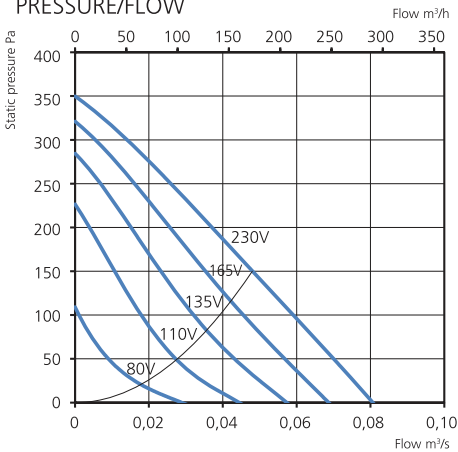

- Duct fan with circular connections.
- Proven performance and reliability.
- Compact with high capacity and efficiency.
- Low sound levels.
- Operational in both 50 and 60 Hz.
- Impeller with backward curved blades.
- The external rotor motor has maintenance-free sealed ball-bearings and is very energy efficient.
- For speed control a transformer or electronic speed controller can be connected.
- Integrated motor protection.
- Junction box has enclosure class IP 54.
- Fan housing is manufactured from galvanized sheet steel.
- The fan is intended to be installed in a duct system.
- A duct connected fan can be installed outside or in damp environments.
- Easy installation in any position.
- To comply with the ErP 2018 regulation, a local demand controller must be used.

### PRESSURE/FLOW

### POWER/FLOW

### DIMENSIONS (mm)