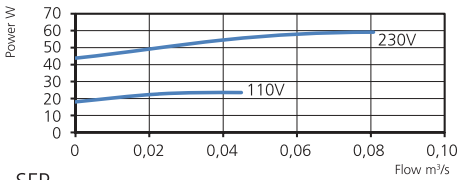

POWER/FLOW